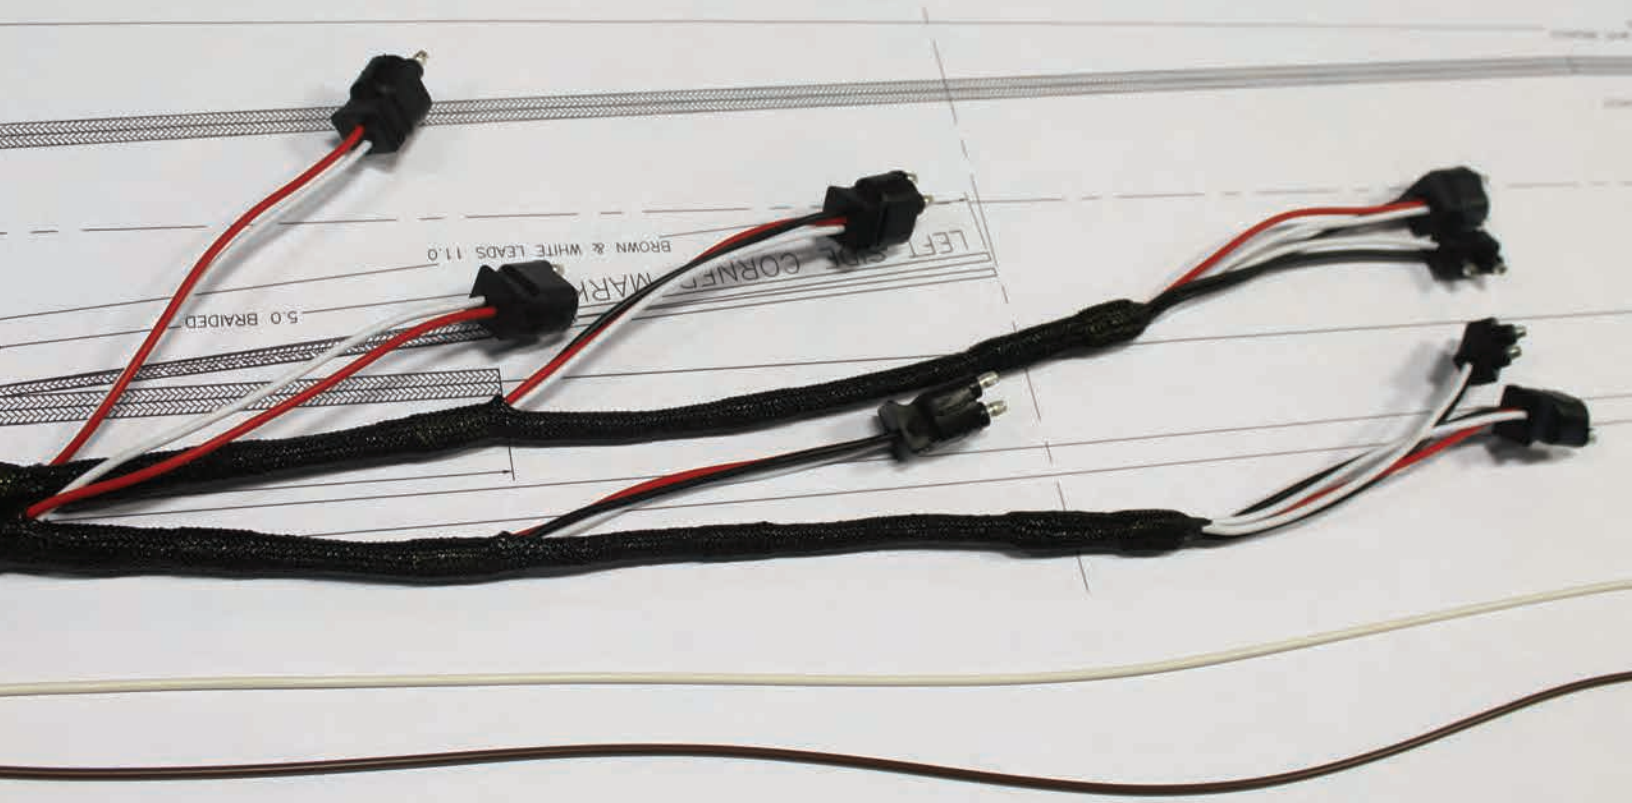

Weather Pack Crimper

26

Weather Pack  
Removal Tool

45

JCASE Low  
Profile Fuses

45

Low Profile Mini Fuses