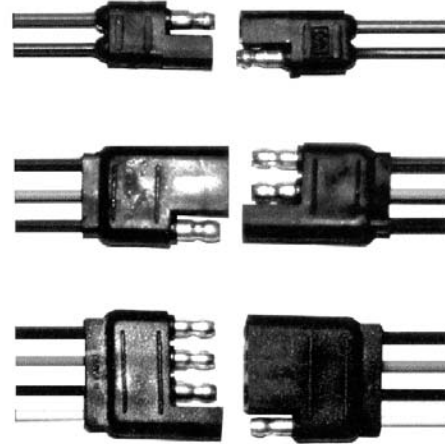

Mize & Company Jiffy Spool Assortments are sold by the box.

JIFFY SPOOL RACK ASSORTMENT

Mize & Co., Jiffy Spool Rack consists of 36 Assorted Jiffy Spools in 5 gauges all in assorted colors. It also has one metal rack and one header card. Rack can sit on counter or be hung.

FLAT MOLDED TRAILER CONNECTORS

Mize & Company flat molded trailer connectors are made with 16 gauge wire. Color coded in accordance with S.A.E. specs. Can be used for automotive, marine or truck.

Part #	Qty.	Description	Length
FMT2-S	Pkg/1	2 wire male & female	12"
FMT2-X	Pkg/10	2 wire male & female	12"
FMT3-S	Pkg/1	3 wire male & female	12"
FMT3-X	Pkg/10	3 wire male & female	12"
FMT4-S	Pkg/1	4 wire male & female	12"
FMT4-X	Pkg/10	4 wire male & female	12"
FMT448M-S	Pkg/1	4 wire male only	48"
FMT448M-X	Pkg/10	4 wire male only	48"
FMT448F-S	Pkg/1	4 wire, female only	48"
FMT448F-X	Pkg/10	4 wire, female only	48"
FMT448-S	Pkg/1	4 wire male & female	48"
FMT448-X	Pkg/10	4 wire male & female	48"