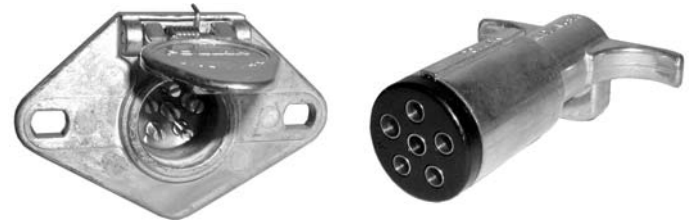

6 CONTACT TRAILER CONNECTORS (METAL)

Mize & Company 6 contact trailer connectors are all die cast, rated at 35 amps, with spring loaded self locking cover. Brass contacts with a molded interior. Made for 6, 12 or 24 volt applications, 3" hole center for mounting. Interchanges with most popular brands.

Part #	Qty.	Description
TC6C-S	Pkg/1	6 contact unit male & female
TC6C-X	Pkg/10	6 contact unit male & female
TC6M-S	Pkg/1	6 contact male (trailer end)
TC6M-X	Pkg/10	6 contact male (trailer end)
TC6F-S	Pkg/1	6 contact female (truck end)
TC6F-X	Pkg/10	6 contact female (truck end)